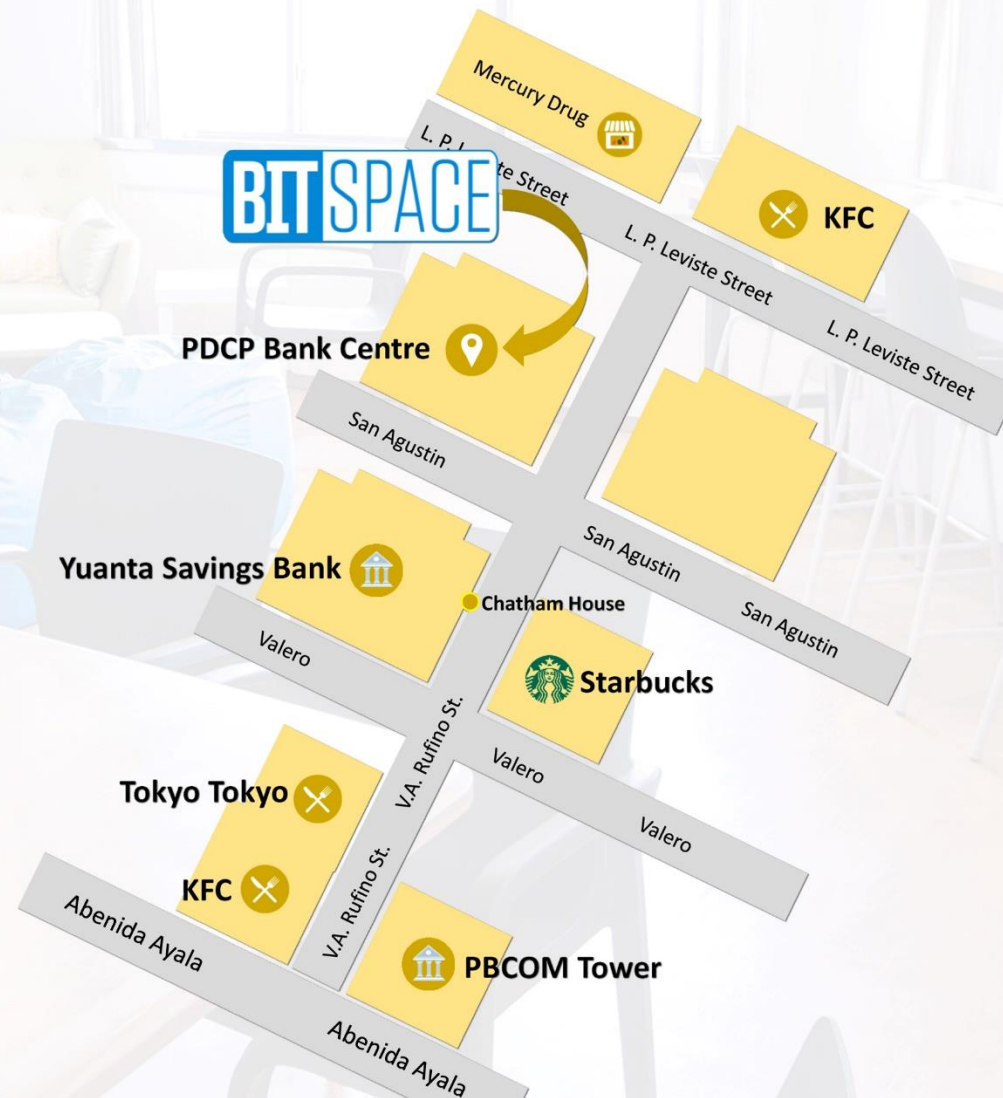

# HOW TO GET TO BITSPACE MAKATI

## FROM AYALA AVENUE:

Depart on to service road.

Head northwest on Ayala Avenue, turn right towards Ayala – Paseo de Roxas Pedestrian Underpass.

Take the pedestrian tunnel, turn right onto V.A. Rufino St., turn left onto San Agustin, destination will be on the right (PDCP Bldg.)

## FROM LRT GIL PUYAT:

Ride bus to Ayala Avenue.

Depart on to Ayala Avenue.

Right on to V.A. Rufino, left on to San Agustin, destination will be on the right (PDCP Bldg.)

## BITSPACE MAKATI

6th Floor PDCP Bank Centre, Rufino Corner, Leviste Street, Salcedo Village, Makati City, Philippines, 1227

brainsparks